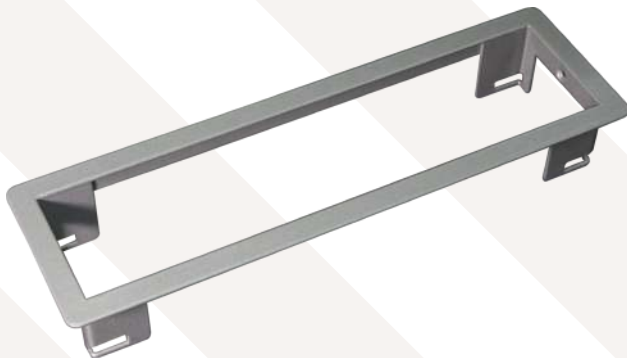

**BACH
MANN**

We power your life.

POWER FRAME
2 X UNI 1 X USB POWER FRAME PDU
- 3 WAY 2 X
UNIVERSAL SOCKET, CHILD PROOF
1 X DUAL USB CHARGER 3.1A
POWER INPUT :
2.0M SJT 3C/14AWG NEMA5-15P PLU
(BDC Q180989)

CODE 916.1955

THB 5,500.-

POWER FRAME COLOR :
SILVERGRAY RAL 9006,

CODE 317.000

THB 2,100.-

POWER FRAME COVER
3-WAY WITH
ALUMINIUM FLAP

CODE 915.500

THB 5,500.-

KAPSA-X-SMALL SILVER LID
2X UNIVERSAL SOCKET
WIRE 2M POWER CORD

CODE 927.258

THB 5,700.-

KAPSA-X-SMALL SILVER LID,
SINGLE UNIVERSAL SOCKET
DUAL USB TYPE CHARGER
WITH 2M POWER CORD

CODE 927.259

THB 6,600.-

KAPSA-X-SMALL SILVER LID,
2X UNIVERSAL SOCKET DUAL
USB TYPE A CHARGER
WITH 2M POWER CORD

CODE 927.0121

THB 6,800.-

934.003 WIRELESS CHARGER - CONCEALED TYPE 10W
934.905 QUICK CHARGER AC/DC ADAPTOR, 10W/7.5W

CODE 934.003

THB 3,800.-

ELEVATOR

1X UNIVERSAL SOCKET, CHILD PROOF
1X DUAL USB CHARGER 3.1A POWER
INPUT : 2.0M SJT 3C/14 AWG CABLE WITH