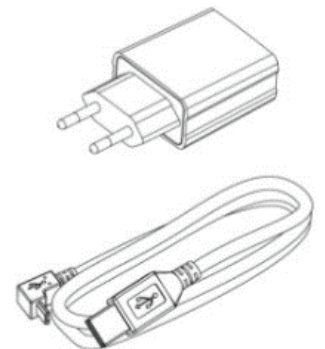

**BACH
MANN**

We power your life.

POWER FRAME
2 X UNI 1 X USB POWER FRAME PDU
- 3 WAY 2 X
UNIVERSAL SOCKET, CHILD PROOF
1 X DUAL USB CHARGER 3.1A
POWER INPUT :
2.0M SJT 3C/14AWG NEMA5-15P PLU
(BDC Q180989)

KAPSA-X-SMALL SILVER LID
2X UNIVERSAL SOCKET
WIRE 2M POWER CORD

CODE 927.258

THB 5,700.-

KAPSA-X-SMALL SILVER LID,
SINGLE UNIVERSAL SOCKET
DUAL USB TYPE CHARGER
WITH 2M POWER CORD

CODE 927.259

THB 6,600.-

KAPSA-X-SMALL SILVER LID,
2X UNIVERSAL SOCKET DUAL
USB TYPE A CHARGER
WITH 2M POWER CORD

CODE 927.0121

THB 6,800.-

934.003 WIRELESS CHARGER - CONCEALED TYPE 10W
934.905 QUICK CHARGER AC/DC ADAPTOR, 10W/7.5W

CODE 934.003

THB 3,800.-

ELEVATOR

1X UNIVERSAL SOCKET, CHILD PROOF
1X DUAL USB CHARGER 3.1A POWER
INPUT : 2.0M SJT 3C/14 AWG CABLE WITH

CODE 928.9040

THB 8,200.-

ELEVATOR

2X UNIVERSAL SOCKET
KITCHEN VARIANT PART
NO: BAN0060330

CODE 928.0034

THB 6,400.-

ELEVATOR

1X UNI 1X DUAL USB CHARGER
LASER LOGO ON TOP (Q190578)