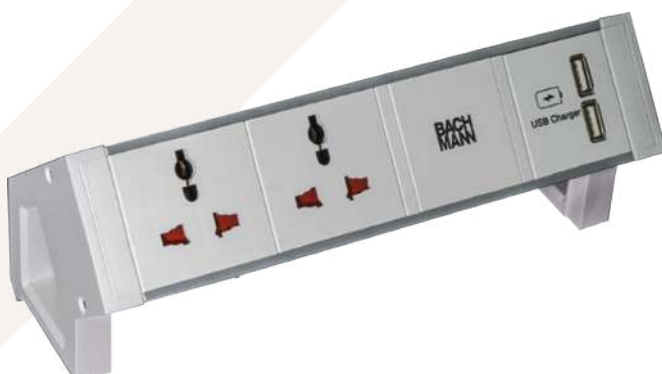

**BACH
MANN**

We power your life.

POWER FRAME
2 X UNI 1 X USB POWER FRAME PDU
- 3 WAY 2 X
UNIVERSAL SOCKET, CHILD PROOF
1 X DUAL USB CHARGER 3.1A
POWER INPUT :
2.0M SJT 3C/14AWG NEMA5-15P PLU
(BDC Q180989)

CODE 750.001

THB 4,500.-

DESK1 2X UNI SOCKET
DUAL USB TYPE A (YELLOW)
2x UNIVERSAL SOCKET
1x DUAL USB CHARGER
CHARGER WITH 2M POWER CORD

CODE 750.000

THB 4,500.-

DESK1 2X UNI SOCKET
DUAL USB TYPE A (RED)
2x UNIVERSAL SOCKET
1x DUAL USB CHARGER
CHARGER WITH 2M POWER CORD

CODE 750.009

THB 4,500.-

DESK2
2X UNI SOCKET
DUAL USB TYPE A (WHITE)
2x UNIVERSAL SOCKET
1x DUAL USB CHARGER
CHARGER WITH 2M POWER CORD

CODE 937.527

THB 6,400.-

RCD

www.rcdkitchen.com