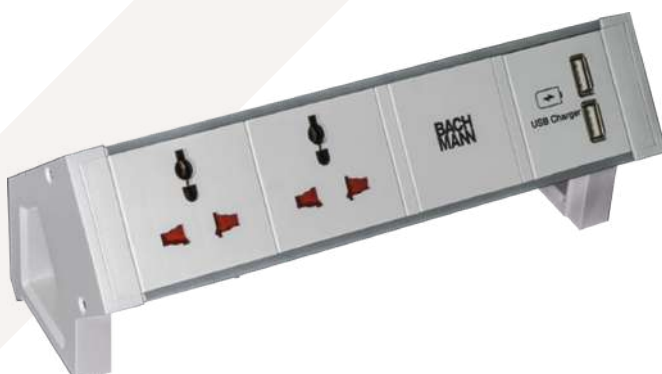

CODE 750.000

THB 5,400.-

DESK1 2X UNI SOCKET
DUAL USB TYPE A (RED)
2x UNIVERSAL SOCKET
1x DUAL USB CHARGER
CHARGER WITH 2M POWER CORD

CODE 750.009

THB 5,400.-

DESK2
2X UNI SOCKET
DUAL USB TYPE A (WHITE)
2x UNIVERSAL SOCKET
1x DUAL USB CHARGER
CHARGER WITH 2M POWER CORD