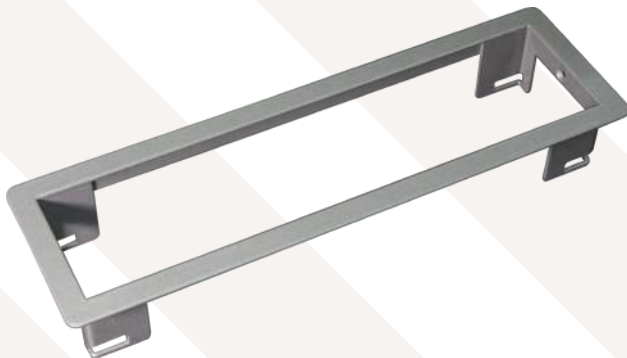

BACH MANN

We power your life.

POWER FRAME
2 X UNI 1 X USB POWER FRAME PDU
- 3 WAY 2 X
UNIVERSAL SOCKET, CHILD PROOF
1 X DUAL USB CHARGER 3.1A
POWER INPUT :
2.0M SJT 3C/14AWG NEMA5-15P PLU
(BDC Q180989)

CODE 916.1955

THB 6,700.-

POWER FRAME COLOR :
SILVERGRAY RAL 9006,

CODE 317.000

THB 2,500.-

POWER FRAME COVER
3-WAY WITH
ALUMINIUM FLAP

CODE 915.500

THB 6,300.-

KAPSA-X-SMALL SILVER LID
2X UNIVERSAL SOCKET
WIRE 2M POWER CORD

CODE 927.258

THB 6,900.-

KAPSA-X-SMALL SILVER LID,
SINGLE UNIVERSAL SOCKET
DUAL USB TYPE CHARGER
WITH 2M POWER CORD

CODE 927.259

THB 8,100.-

KAPSA-X-SMALL SILVER LID,
2X UNIVERSAL SOCKET DUAL
USB TYPE A CHARGER
WITH 2M POWER CORD

CODE 927.0121

THB 8,300.-

934.003 WIRELESS CHARGER - CONCEALED TYPE 10W
934.905 QUICK CHARGER AC/DC ADAPTOR, 10W/7.5W

CODE 934.003

THB 4,600.-

ELEVATOR
1X UNIVERSAL SOCKET, CHILD PROOF
1X DUAL USB CHARGER 3.1A POWER
INPUT : 2.0M SJT 3C/14 AWG CABLE WITH
CODE 928.9040