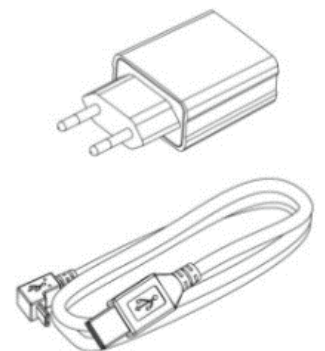

BACH MANN

We power your life.

POWER FRAME
2 X UNI 1 X USB POWER FRAME PDU
- 3 WAY 2 X
UNIVERSAL SOCKET, CHILD PROOF
1 X DUAL USB CHARGER 3.1A
POWER INPUT :
2.0M SJT 3C/14AWG NEMA5-15P PLU
(BDC Q180989)

CODE 916.1955

CODE 927.258

THB 6,900.-

KAPSA-X-SMALL SILVER LID,
SINGLE UNIVERSAL SOCKET
DUAL USB TYPE CHARGER
WITH 2M POWER CORD

CODE 927.259

THB 8,100.-

KAPSA-X-SMALL SILVER LID,
2X UNIVERSAL SOCKET DUAL
USB TYPE A CHARGER
WITH 2M POWER CORD

CODE 927.0121

THB 8,300.-

934.003 WIRELESS CHARGER - CONCEALED TYPE 10W
934.905 QUICK CHARGER AC/DC ADAPTOR, 10W/7.5W

CODE 934.003

THB 4,600.-

ELEVATOR
1X UNIVERSAL SOCKET, CHILD PROOF
1X DUAL USB CHARGER 3.1A POWER
INPUT : 2.0M SJT 3C/14 AWG CABLE WITH
CODE 928.9040

THB 10,000.-

EIEVATOR
2X UNIVERSAL SOCKET
KITCHEN VARIANT PART
NO: BAN0060330
CODE 928.0034

THB 7,800.-

ELEVATOR
1X UNI 1X DUAL USB CHARGER
LASER LOGO ON TOP (Q190578)
CODE 928.904

THB 10,000.-

ELEVATOR WIRELESS
1X UNI 1X USB C CHARGER
LASER LOGO ON TOP
CODE 928.914